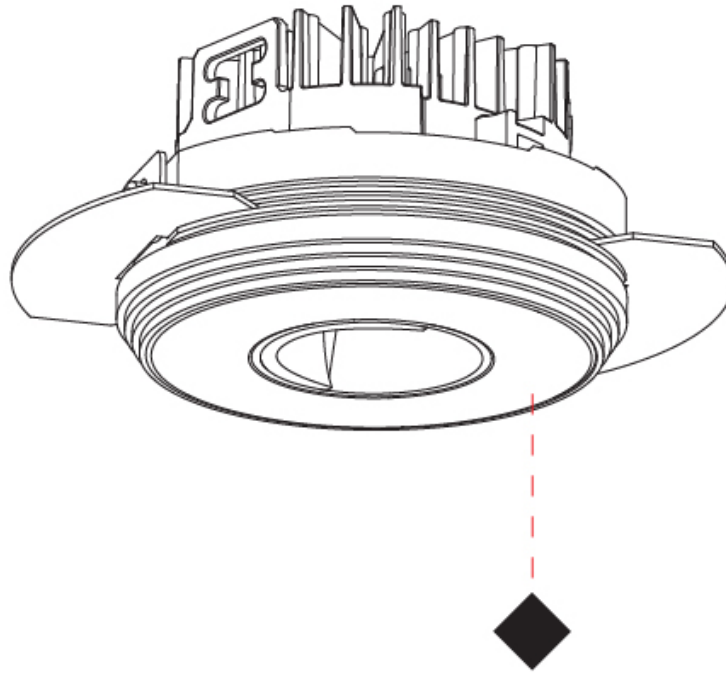

OIKO PRO ROUND WALLWASH TRIMLESS

A35875-

PROJECT

TYPE

SPECIFIER

QUANTITY

DATE