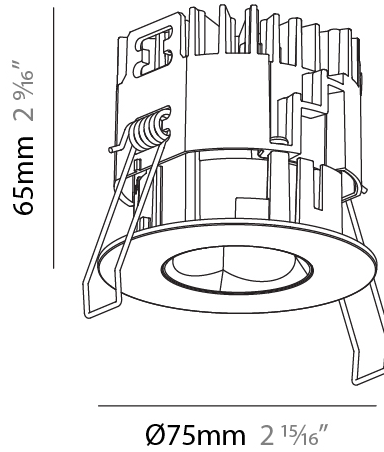

GENERAL

Series: Oiko Pro Round
Subseries: Oiko Pro Round Fixed
Brand: Prolicht
Division: Architectural
Mounting Type: Recessed
Mounting Location: Ceiling
Subcategory: Downlight

PHYSICAL

Shape: Round
Diameter (mm): 75
Diameter (in): 2 ¹⁵/₁₆
Height (mm): 65
Height (in): 2 ⁹/₁₆
Ceiling Thickness (mm): 1 - 25
Ceiling Thickness (in): 1/16 - 1 3/16
Min. Recessing Depth (mm): 70
Min. Recessing Depth (in): 2 ³/₄
Light Distribution: Direct
Diffuser: Lens Pack - Spread Lens / Linear Spread Lens / Honeycomb Louver
Fixture Finish: SSR / BKV / CWI / CRY / HAB / UFT / ITA / RUA / FTG / MYG / LOD / PUS / FRO / FUP / KIA / POP / BLS / SPG / MEY / GOH / GUM / CHC / COM / ABZ / JAG / OBR / MOS / ROR
Fixture Material: Aluminum Die Cast
Cut-out Measurements: 68mm / 2 11/16" Diameter

ELECTRICAL

Lamp Type: LED (Zhaga Standard)
Input Wattage (W): 14
Total Output Wattage (W): 12.7
Dimming: Dali Dimming
Driver Included: No
Driver Location: Recessed Housing
Driver Type: Constant Current - Universal (120Vac only for DALI driver)
Driver Class: Class 2
Input Voltage (V): 120 - 277
Constant Current (MA): 700

LED

Color Temperature (°K): 2700-6500 Tunable White
Max. Delivered Lumen (lm): 1129
Nominal Lumen (lm): 1460
CRI: >93 CRI
Lamp Life (hrs): 50000
Special LEDs offerings: Tunable White

OPTICAL

Reflector°: 36
Adjustability: Fixed

RATINGS AND CERTIFICATIONS

Certified By: Certified for North American Standards
IP rating: IP20